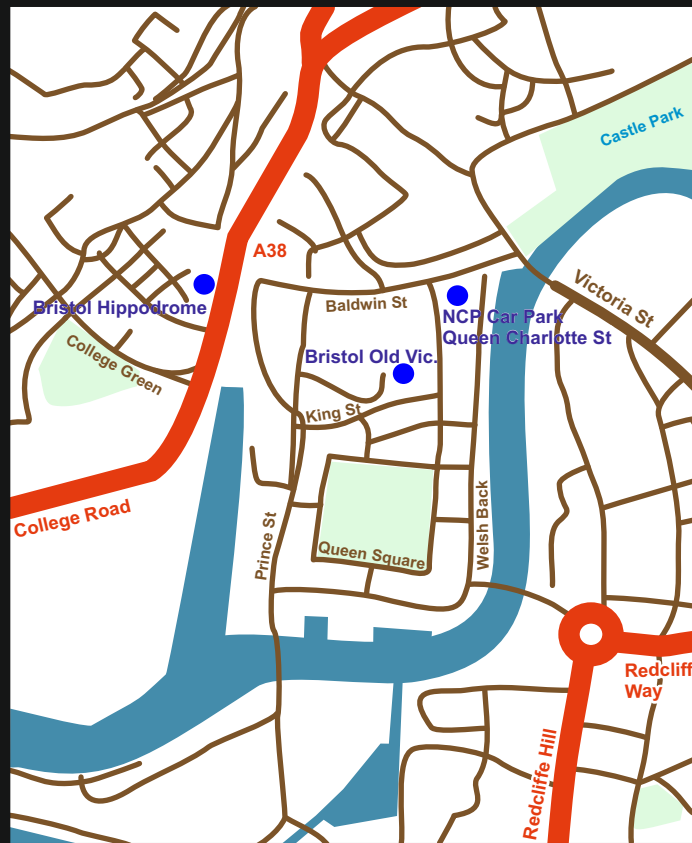

HOST
EVENT MANAGEMENT

Expert Wedding Planning

CREATING UNFORGETTABLE, RELAXED & PERSONAL WEDDINGS

WWW.HOSTEVENTMANAGEMENT.CO.UK