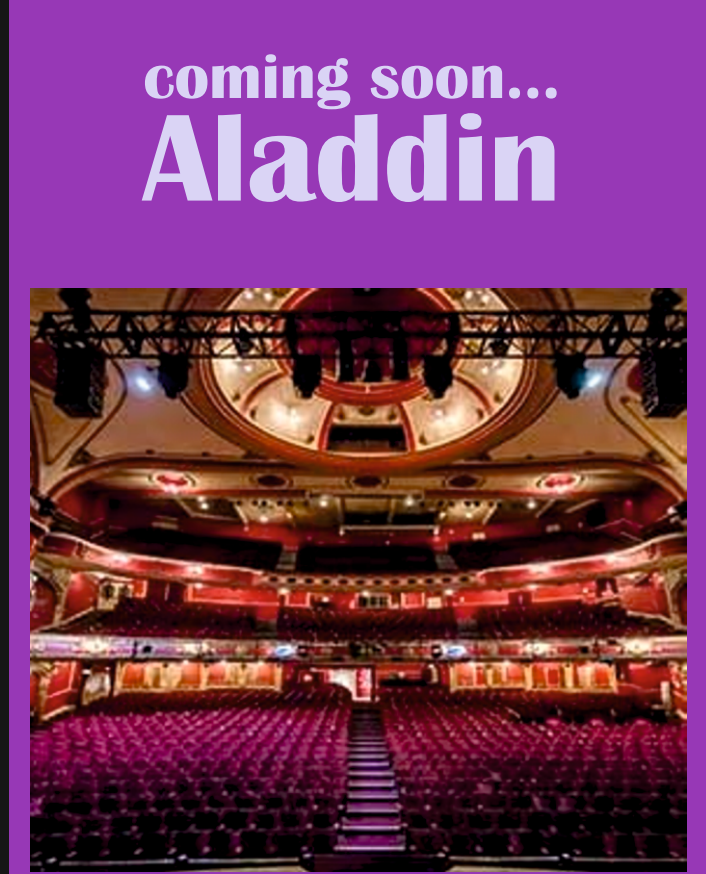

BRISTOL HIPPODROME
WHAT'S ON
SOON